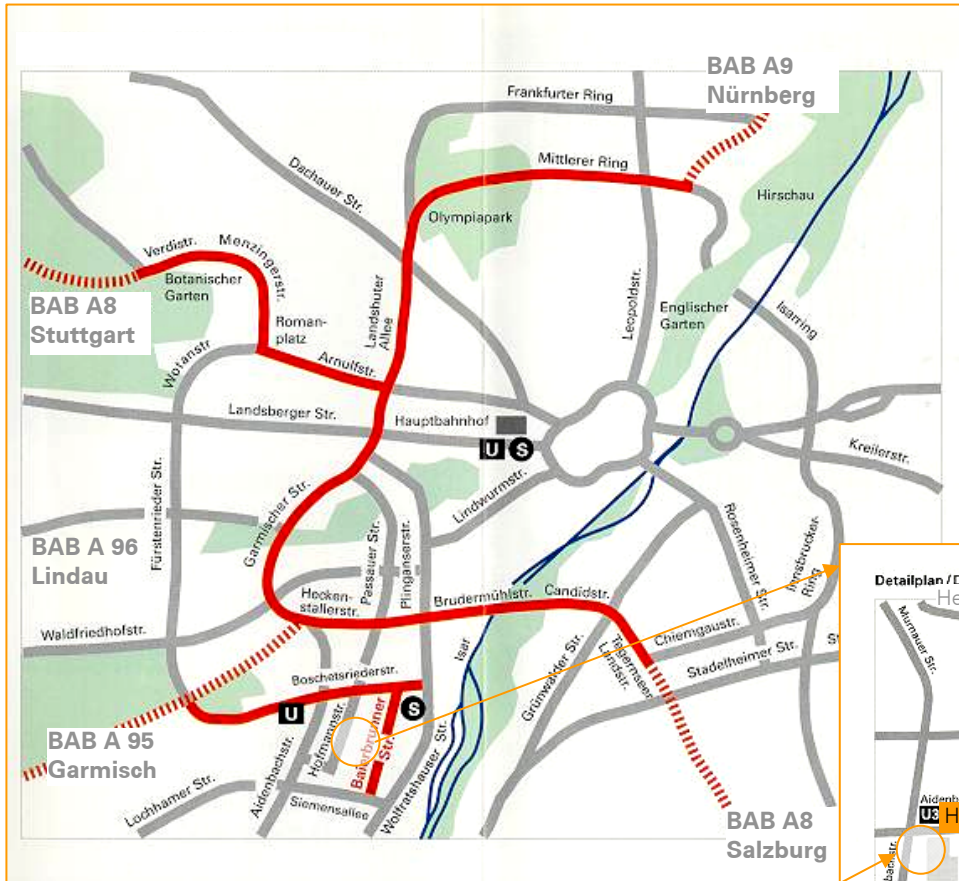

CITY MAP

POSTAL ADDRESS

SGS Germany GmbH
Zertifizierungsstelle Munich
Hofmannstr. 50
D-81379 Munich

VISITORS ADDRESS

SGS Germany GmbH
Zertifizierungsstelle Munich
Hofmannstr. 50
D-81379 Munich
t +49 89 787475-132 / -400
www.sgs-certification-body.de